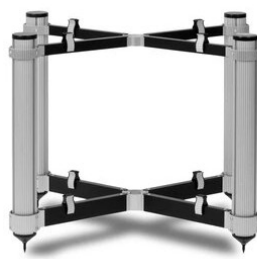

Solid Tech ROS2

€896.00