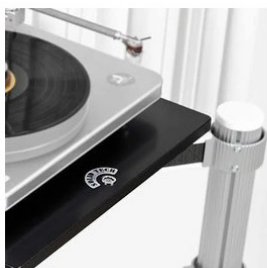

Linha Rack of Silence

Solid Tech Prateleiras
Rack Of Silence

€189.00 – €200.00