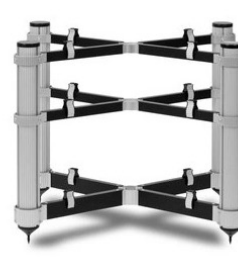

Solid Tech ROS3

€1,140.00

Solid Tech ROS4

€1,600.00

SOLID TECH

Linha Radius

Solid Tech Radius
Pilares de acréscimo
€46.00 - €98.00

Solid Tech Radius
Pilares base
€58.00