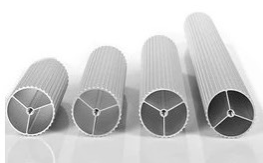

Solid Tech ROS3

€1,140.00

Solid Tech ROS4

€1,600.00

SOLID TECH

Linha Radius

Solid Tech Radius
Pilares de acréscimo
€46.00 - €98.00

Solid Tech Radius
Pilares base
€58.00